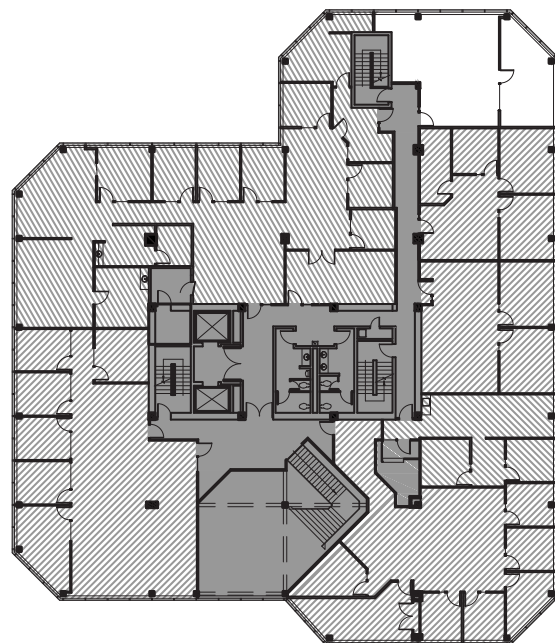

## Second Floor

Suite 235 1,067 RSF

Scale: 1/16" = 1'-0"

2505 South 320th Street  
Federal Way, WA 98003

FOR LEASING  
INFORMATION CONTACT:  
NAI Puget Sound Properties  
Mike George  
425.586.5618  
mgeorge@nai-psp.com  
Scott Sulman  
425.586.5647  
ssulman@nai-psp.com  
Wyk Parker  
206.332.1484  
wparker@nai-psp.com

**THE CENTRE**  
FEDERAL WAY